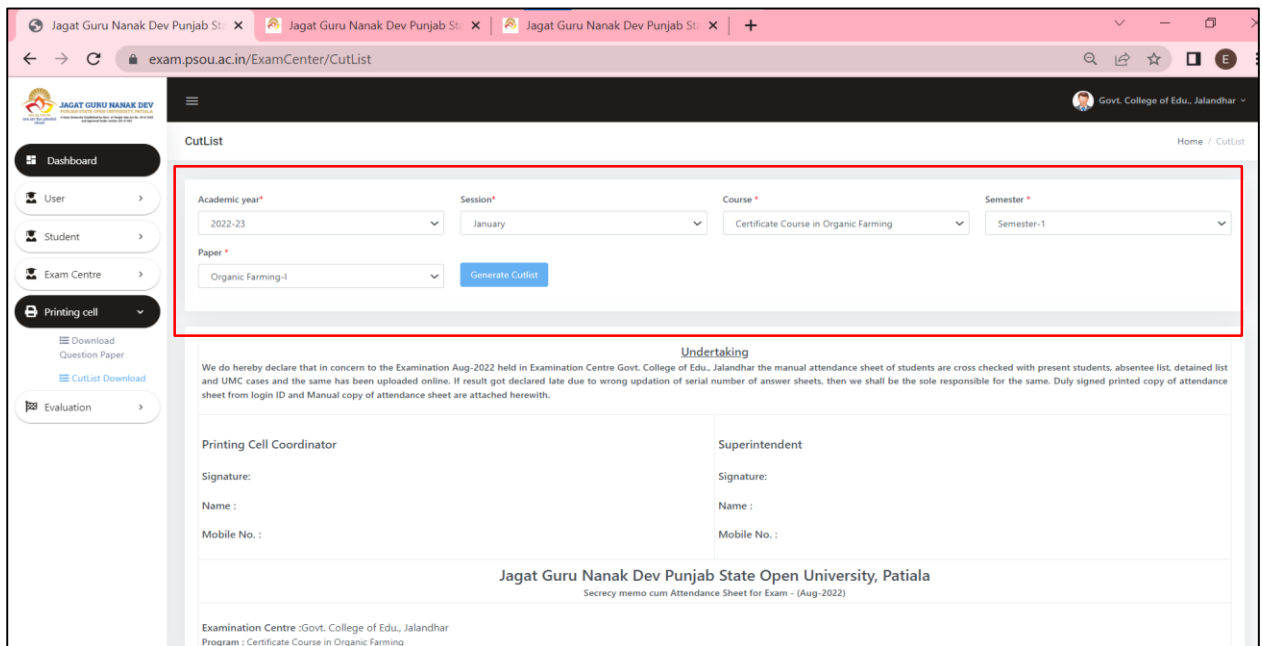

4. Click on Printing Cell -> Cut list Download

- a. Enter Academic Year, Session, Course, Semester and Paper.
- b. Click on Generate Cut list.
- c. It will show you Secrecy memo cum Attendance Sheet for Exam - (Aug-2022).
- d. Click on print button.