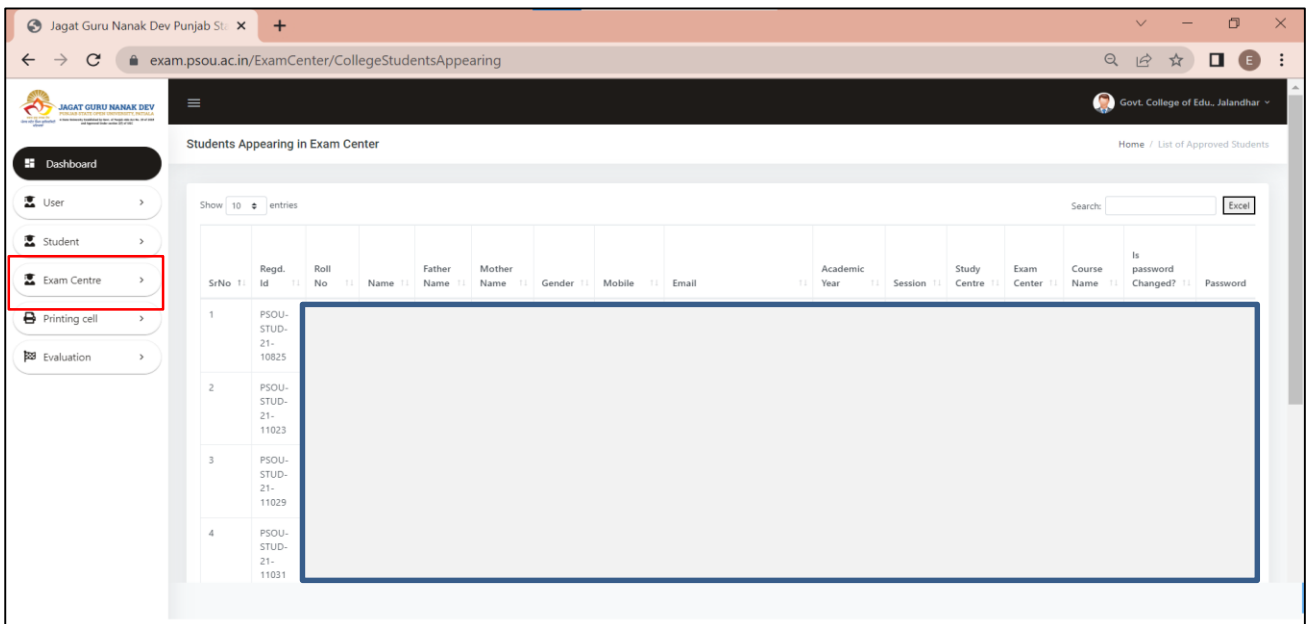

# EXAMINATION PORTAL (SUPERINTENDENT/DEPUTY SUPERINTENDENT MODULE) (CONDUCT OF EXAMS)

1. Open the exam portal using your admission login credentials (Registered Email Id and Password) -> <https://exam.psou.ac.in/CollegeUser>

2. Click on Exam Centre -> Students Appearing

- a. Exam Centre can see the detail of all students appearing of exam in their exam Centre.

### 3. Click on Exam Centre -> Programme Allocated

- a. Exam Centre can see the detail of all Programmes exam to be conducted in their centre.