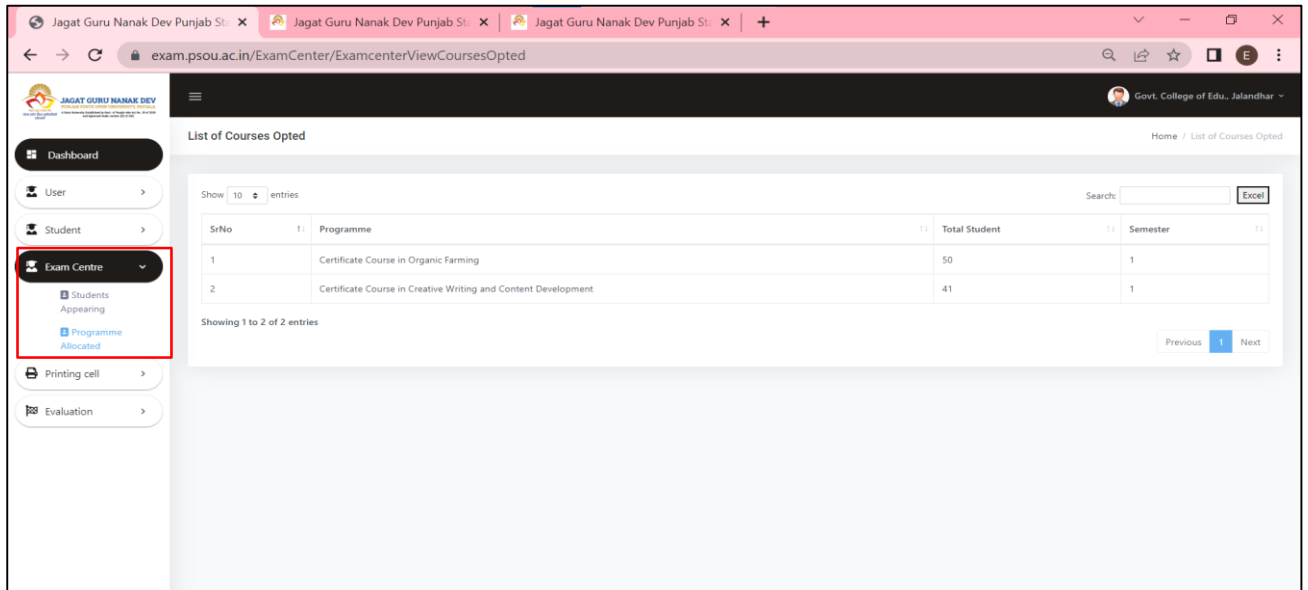

# EXAMINATION PORTAL (SUPERINTENDENT/DEPUTY SUPERINTENDENT MODULE) (CONDUCT OF EXAMS)

1. Open the exam portal using your admission login credentials (Registered Email Id and Password) -> <https://exam.psou.ac.in/CollegeUser>

2. Click on Exam Centre -> Students Appearing

- a. Exam Centre can see the detail of all students appearing of exam in their exam Centre.

### 3. Click on Exam Centre -> Programme Allocated

- a. Exam Centre can see the detail of all Programmes exam to be conducted in their centre.